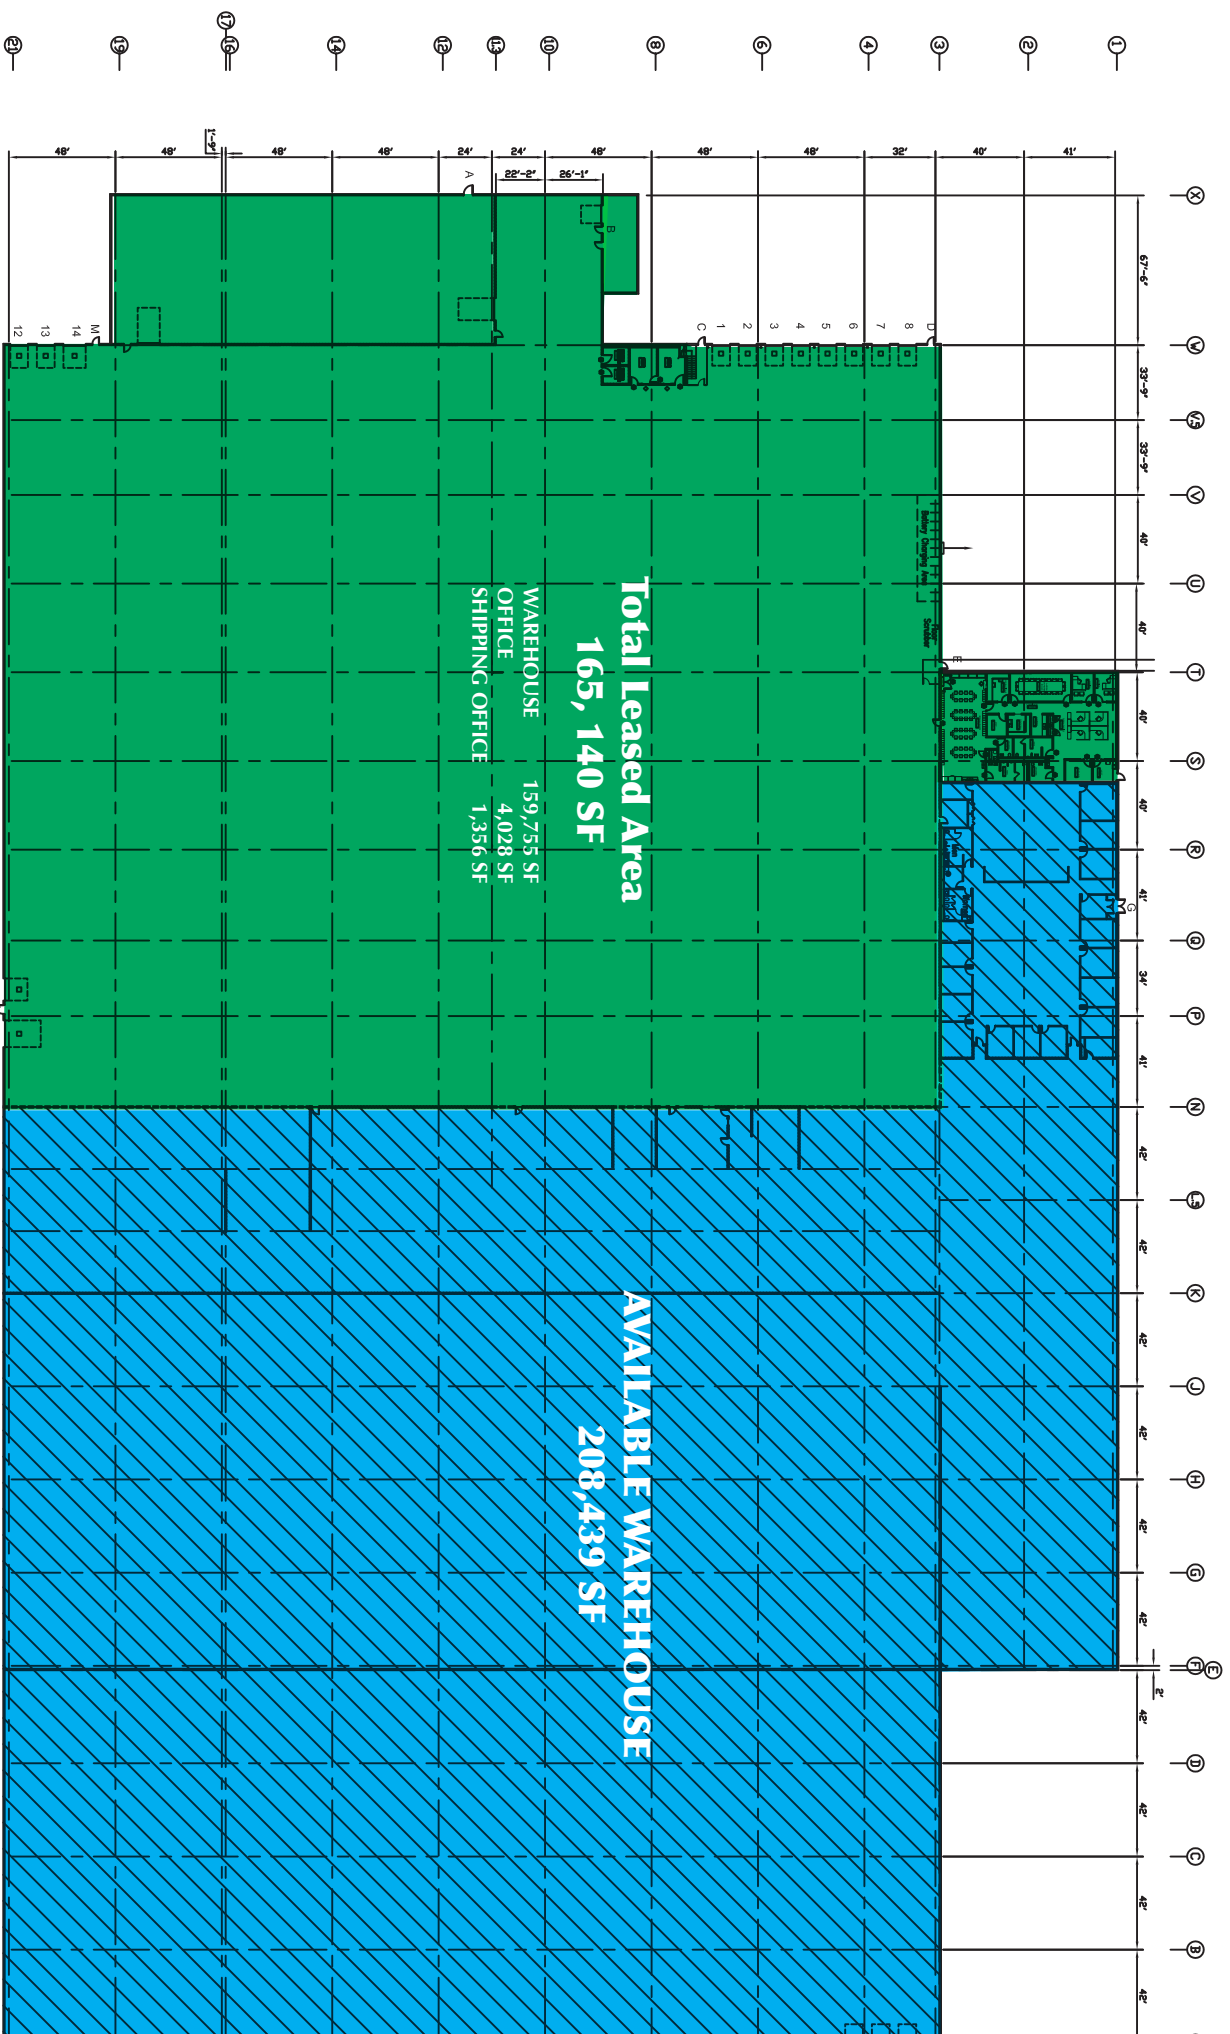

Mt. Vernon Industrial Building

Mt. Vernon, IL

NOTES:

PROPOSED FLOOR PLAN
 SCALE: 1"=40'-0"

DATE: 11/30/12
 SCALE: 1"=40'-0"

AKRA BUILDERS, INC.
 Building Solutions®
 P.O. BOX 1225
 EAST ROUTE 40
 EFFINGHAM, ILLINOIS 62401
 PHONE: (617) 997-8109
 FAX: (617) 997-8940

DRAWN BY: JMR
 EXHIBIT A

REVISIONS			
NO.	DATE	DESCRIPTION	BY
--	--	PRELIMINARY	--